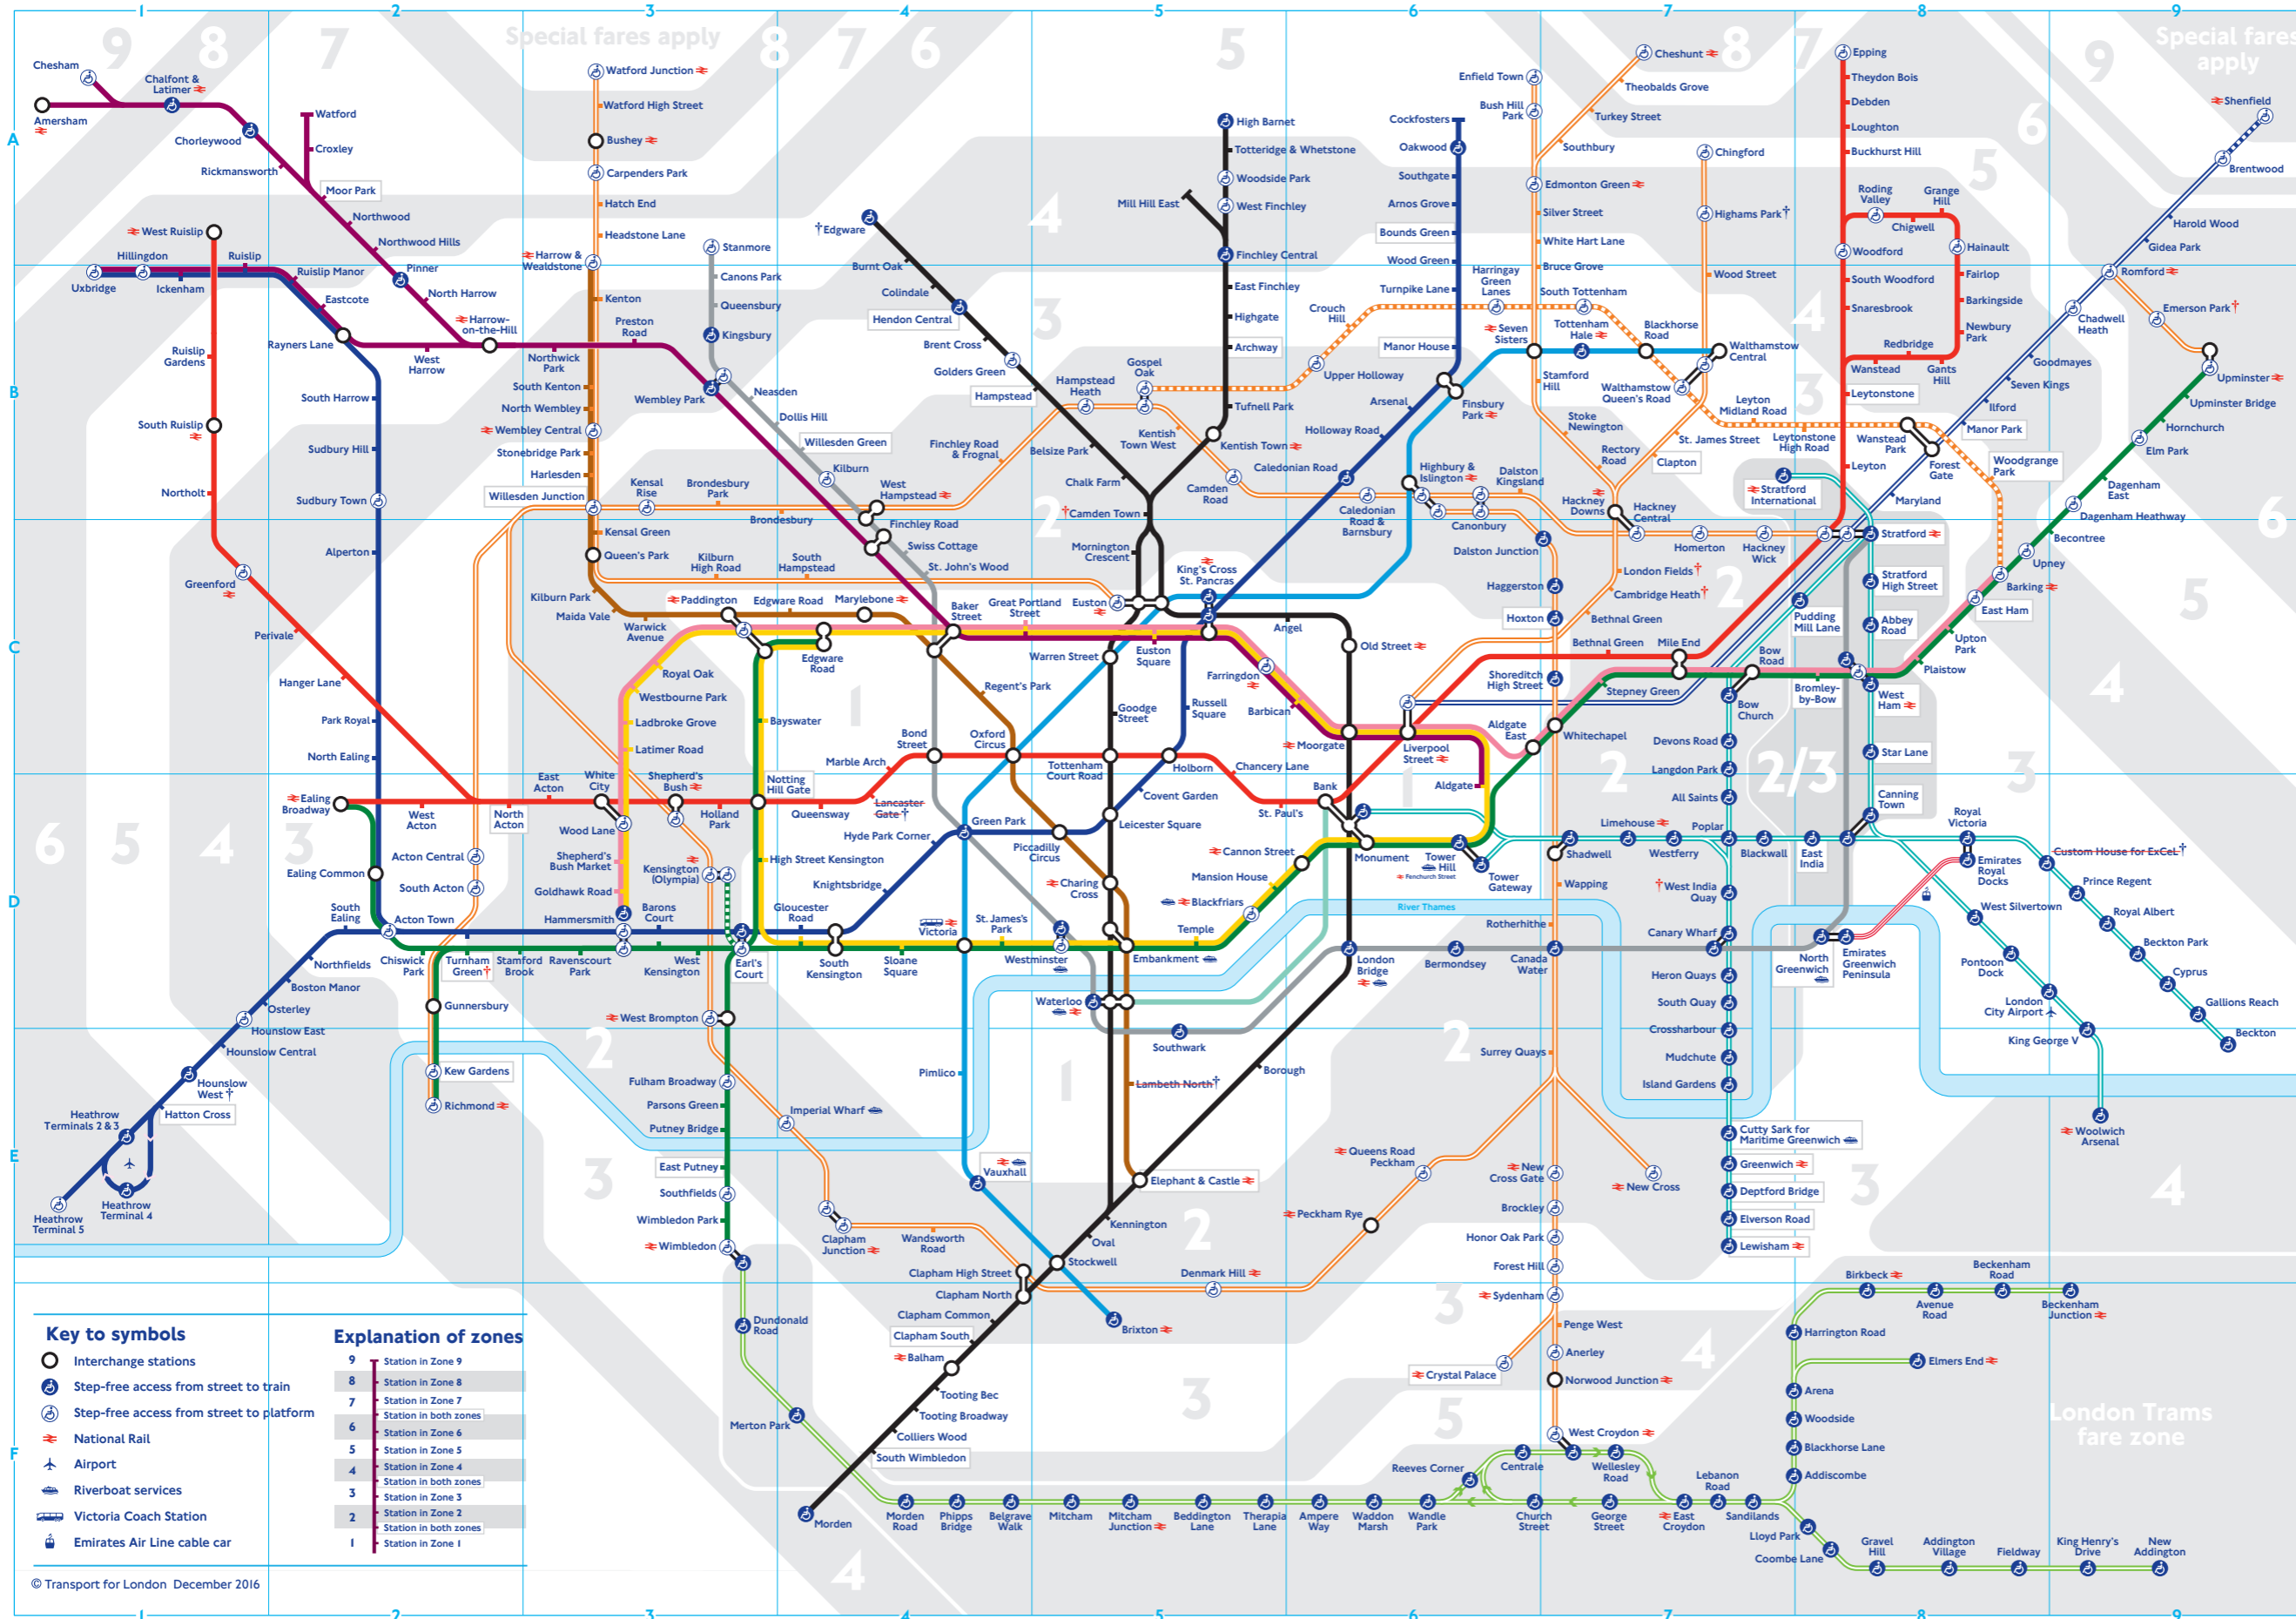

Tube map

Check before you travel

- † Custom House for ExCeL
Station closed from January until late December 2017.
- † Edgware
Restricted step-free access from January until March 2017.
- † Highams Park
No step-free access to northbound platform until March 2017.
- † Hounslow West
Step-free access for manual wheelchairs only.
- † Lambeth North
Station closed until February 2017.
- † Lancaster Gate
Station closed from Tuesday 3 January until August 2017.
- † Services for these stations are subject to variation. Please search 'TfL stations' for full details.

London Overground

- Gospel Oak to Barking
No service until February 2017. Check online for rail replacement bus information.

TfL Rail

- Brentwood to Shenfield
No service from early January until late May 2017. Check online for rail replacement bus information.

Key to lines

- Bakerloo
- Central
- Circle
- District
- Hammersmith & City
- Jubilee
- Metropolitan
- Northern
- Piccadilly
- Victoria
- Waterloo & City
- DLR
- Emirates Air Line cable car (special fares apply)
- London Overground
- TfL Rail
- London Trams
- District open weekends and on some public holidays